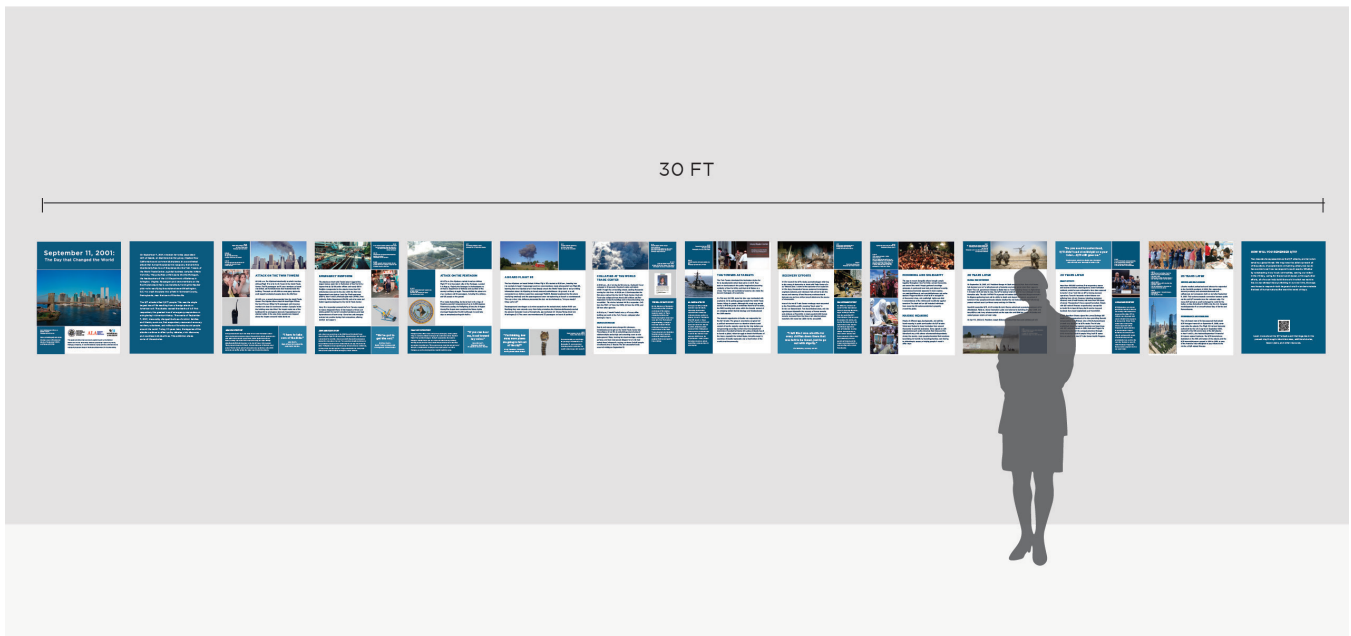

September 11, 2001: The Day That Changed the World Poster Exhibition Installation Guide

September 11, 2001: The Day That Changed the World is a downloadable poster exhibition curated by the 9/11 Memorial & Museum. A series of 14 posters presents the events of September 11, 2001, the immediate aftermath of the attacks and the nine-month recovery period, and the ongoing repercussions of 9/11 to this day. Archival imagery, artifact photography, and individual stories accompany explanatory text to give visitors a deeper understanding of a key moment in modern American history.

POSTER SEQUENCE

The posters follow a chronological sequence and should be displayed in the order below.

Poster 1: September 11, 2001

Poster 2: Introduction

Poster 3: Attack on the Twin Towers

Poster 4: Emergency Response

Poster 5: Attack on the Pentagon

Poster 6: Aboard Flight 93

Poster 7: Collapses at the World Trade Center

Poster 8: The Towers as Targets

Poster 9: Recovery Efforts

Poster 10: Mourning and Solidarity

Poster 11: 20 Years Later: Global War on Terror

Poster 12: 20 Years Later: Health Effects

Poster 13: 20 Years Later: Service and Selflessness

Poster 14: How Will You Remember 9/11?

SPACE REQUIREMENTS

Exhibition location should be out of the way of barriers, protruding objects, stairs, or the swing of a door. Posters should be displayed with comfortable reading space in mind. They can be displayed in a straight line or on one or multiple walls depending on available space. Each poster is 18 inches wide by 24 inches high. To display all 14 posters in a straight line requires at least 30 feet of wall space. Depending on available space, the posters can be displayed on multiple walls.